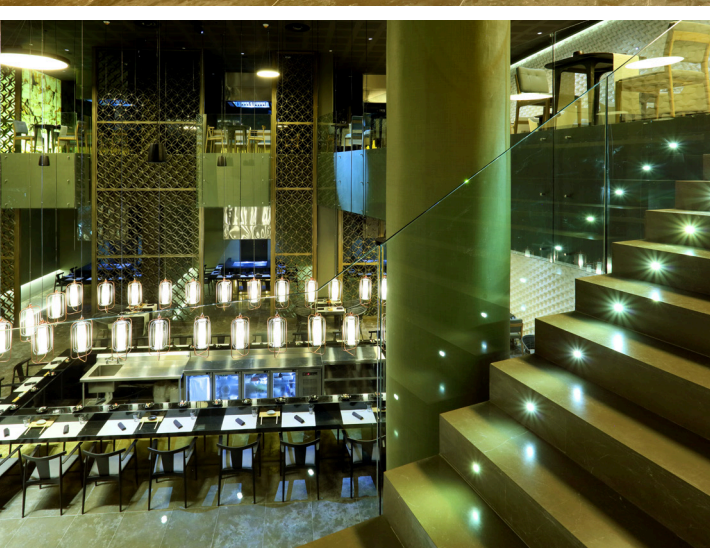

DETAILS

Event Type
Semi-private Reception

Semi-private Dinner
2 Min. | 25 Max.