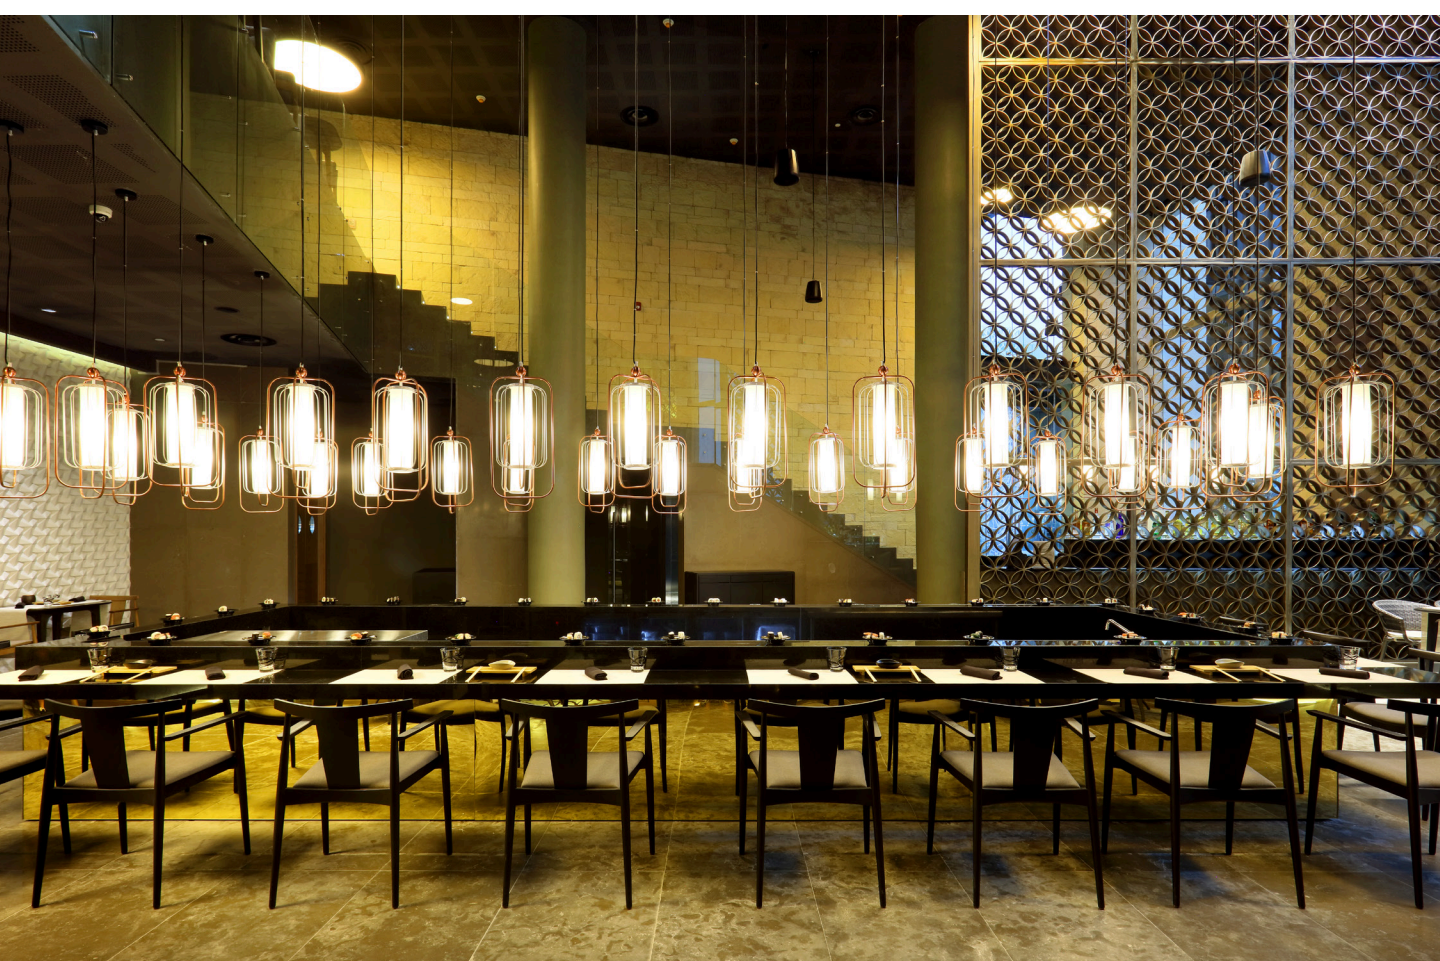

DETAILS

Event Type
Semi-private Reception

Semi-private Dinner
2 Min. | 25 Max.