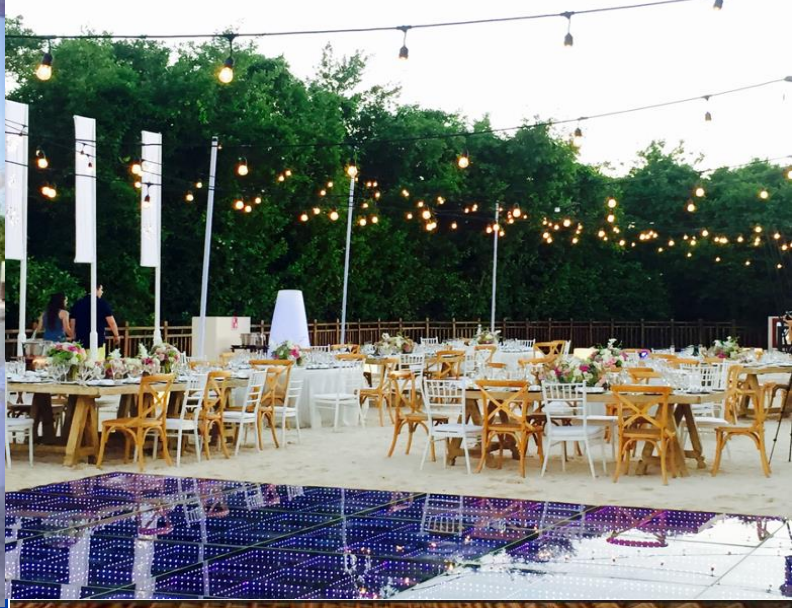

Premium venue, rental fee applies.

Price $11,600USD

KANNA

it will create a very Chic ambiance for this unforgettable night.

Catering:

Plated dinner service

Curefew 1:00 am

Set Up:

Existing furniture | Round Tables | Cocktail

Rental Fee. Final price will be confirmed on the final event balance according to the total revenue of audio visual, décor and flowers. This only can be apply with our in house vendors.

REGULAR RENTAL FEE USD	MINIMUM COMSUPTION (FLOWERS, DECOR & AUDIOVISUAL)	DISCOUNTED RENTAL FEE TO PAY
11,600 USD	$5,115.6 - $6,924.06	$8,700 USD
	$6,925.2 - 11,088.44	$7,54 USD
	$11,089.06 - 16,598.44	$6,380 USD
	$16,599.6 and +	$5,220 USD

Subject to changes without notice

All reservations are subject to availability at the time of booking and subject to changes due to weather

Capacity is subject to changes according to health and hygiene policies.