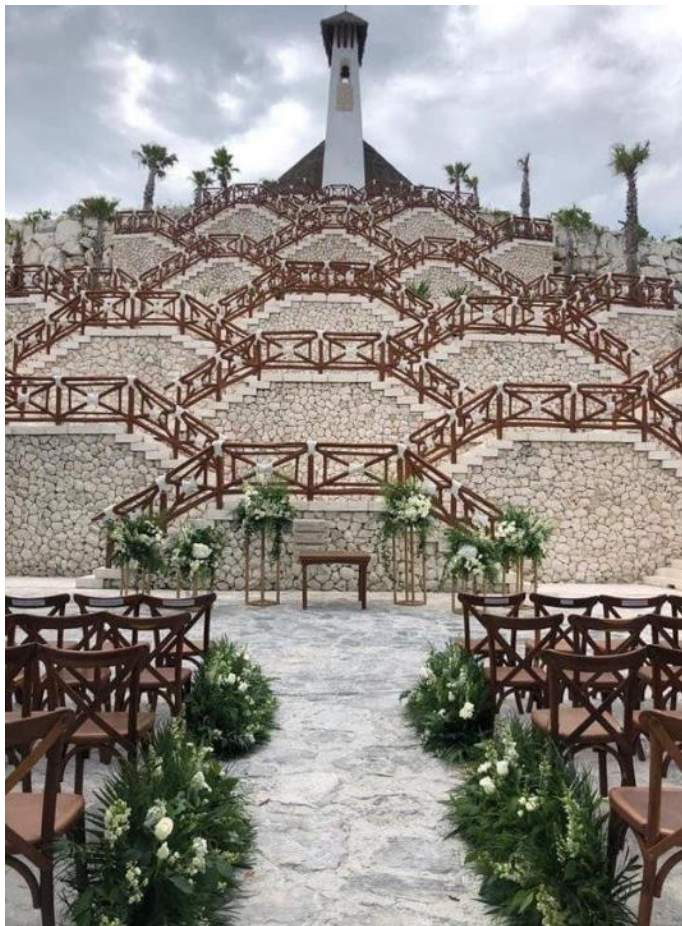

# Pyramid Terrace Xpiral

Max 60 pax Ceremony Only