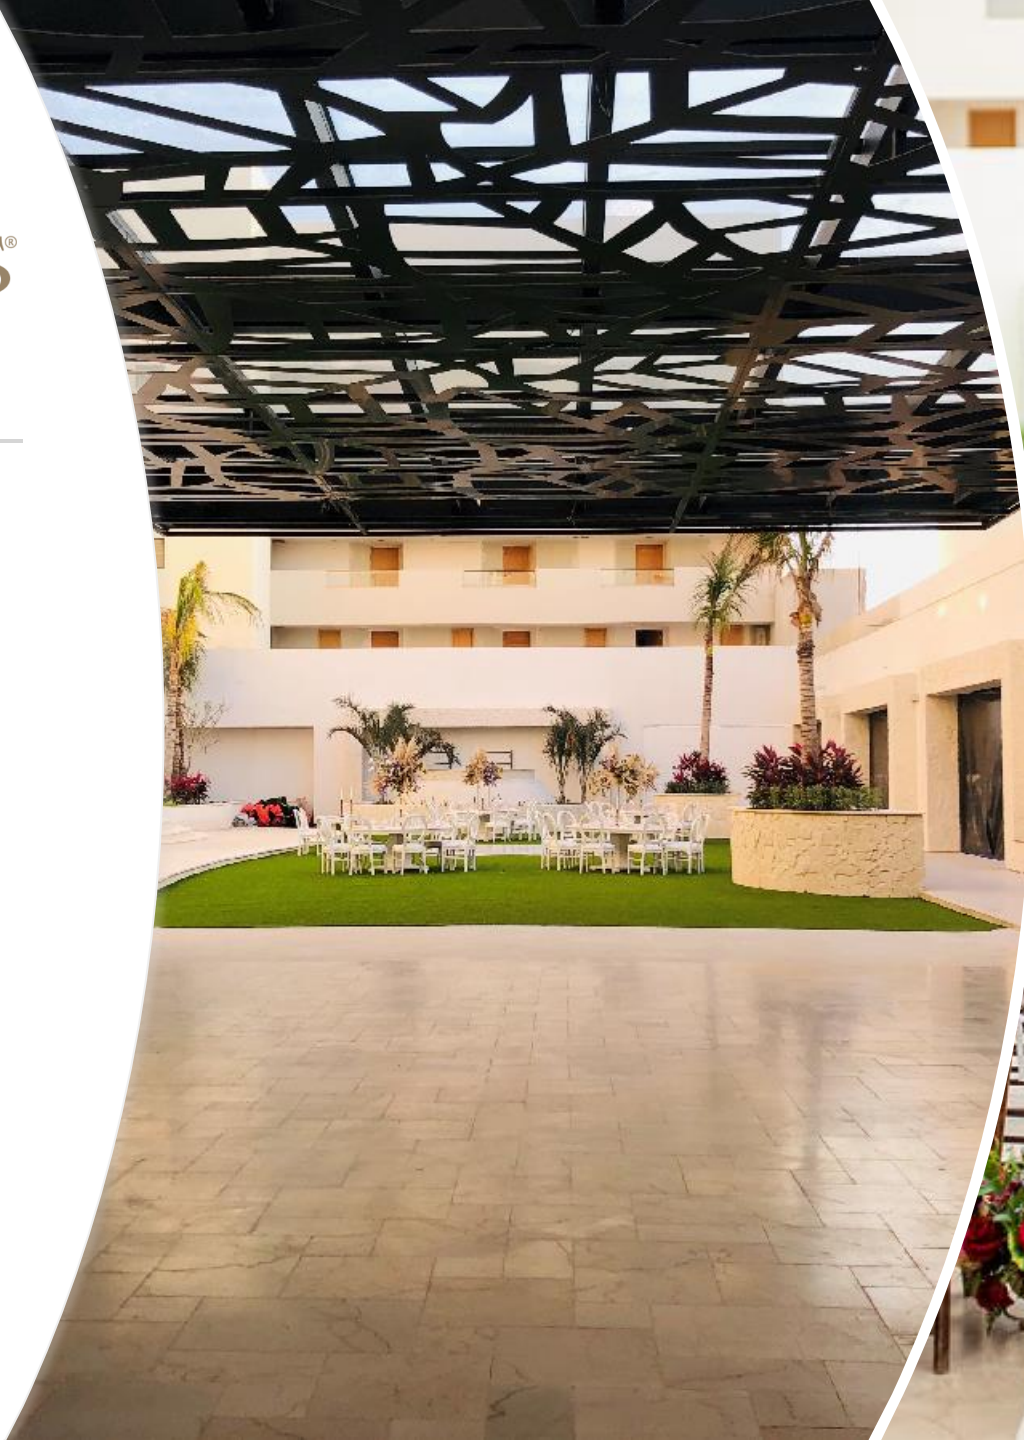

DREAMS®
Natura
RESORT & SPA

CEREMONY
BACK UP